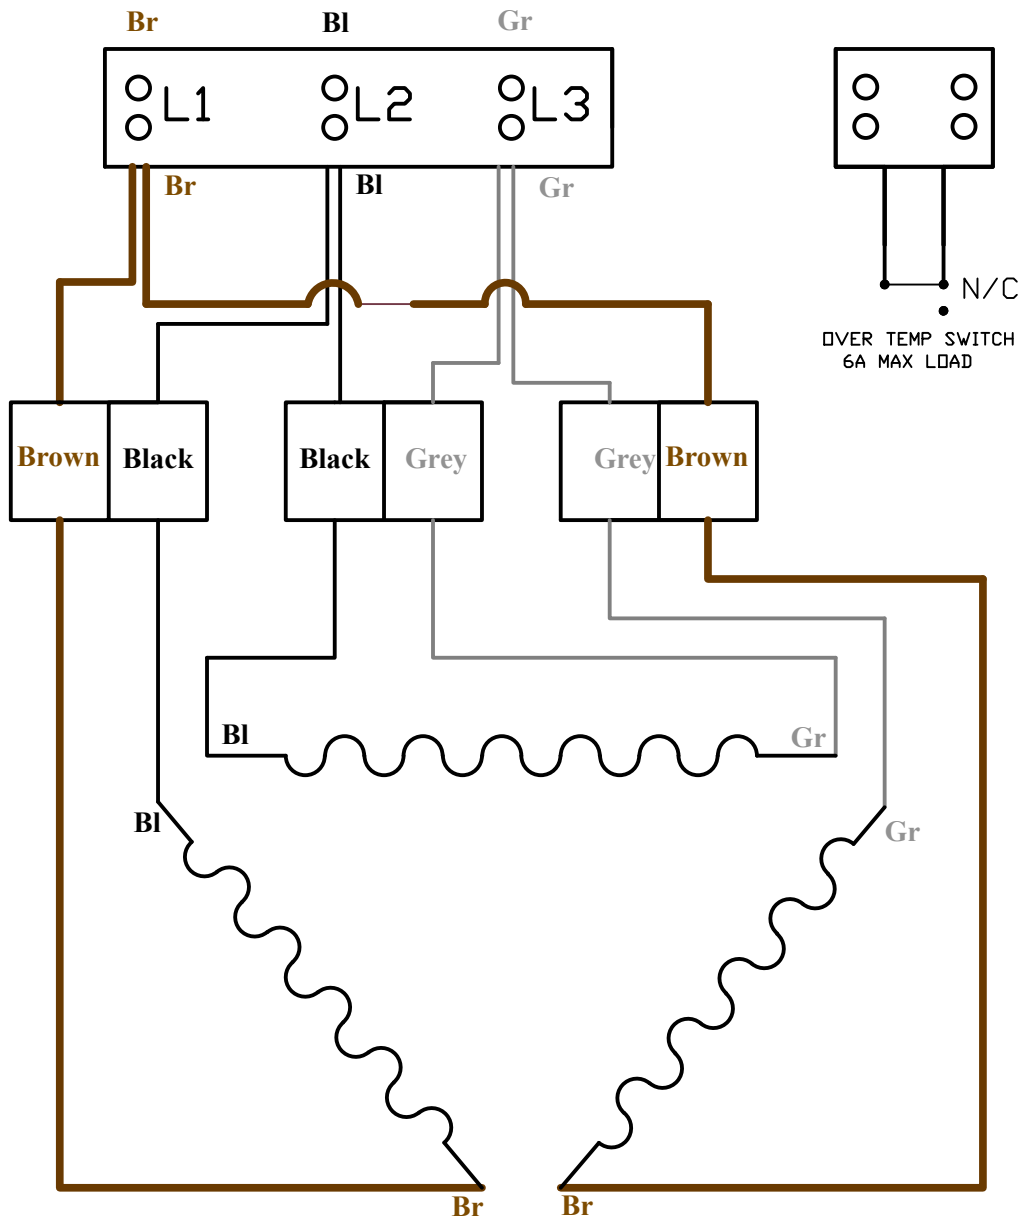

AIRTEC AIR SYSTEMS LTD

WIRING SHOULD ONLY BE CARRIED OUT BY SUITABLY QUALIFIED ELECTRICIAN.

Drawn	SR	TITLE	Airtec 3 Phase Delta 1-36kw Element Wiring Diagram	DRAWING No.	REV
Date	11/09/19	Tel:	44 (0) 1457 832724	HEA1060	A
Scale	NTS	E-mail:	info@airtecairsystems.ltd.uk		
		Web:	www.airtecuk.co.uk		
			This drawing is the property of Airtec Airsystems Ltd. Copyright (c) 2016 All rights reserved.		