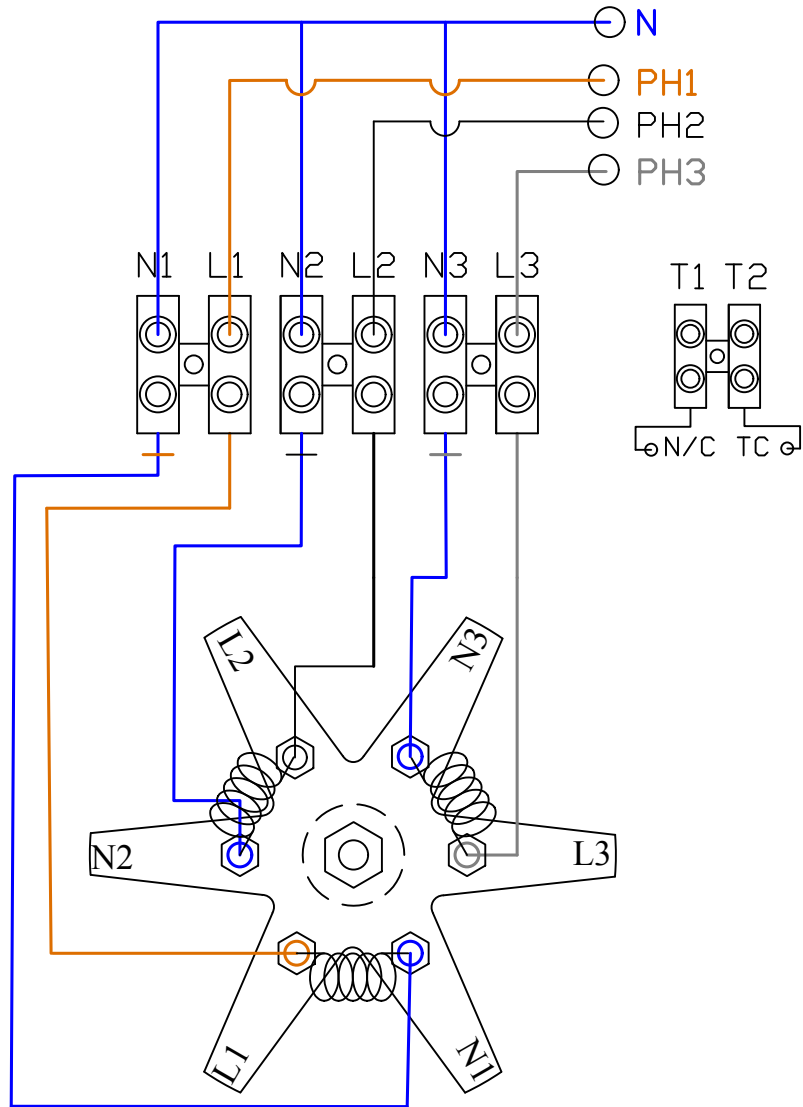

# HEA1017 / EC3-122403DSL WIRING CONFIGURATIONS

## 3-PHASE & NEUTRAL (STAR) 240v

## 3-PHASE (DELTA) 415v