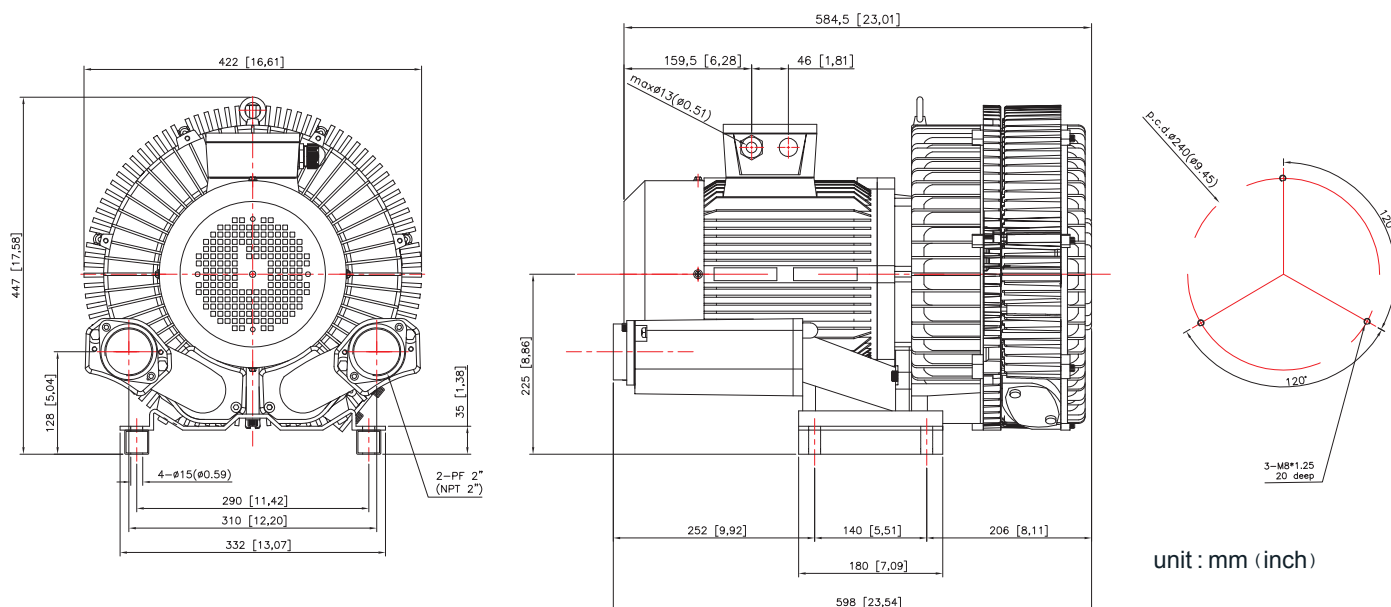

TWO STAGE BLOWER

RT-64063

RT-64086

EXTERNAL DIMENSION DRAWING

Model No.	RT-64063		RT-64086	
Phase	3		3	
Output (Kw)	50Hz	5.5	7.5	
	60Hz	6.3	8.6	
Voltage (V)	50Hz	208-255/360-440	208-255/360-440	
	60Hz	220-265/380-460	220-265/380-460	
Current (Amp)	50Hz	21 / 12	27 / 15.6	
	60Hz	26.5 / 15.3	34 / 19.6	
Vacuum (mbar)	50Hz	200	240	
	60Hz	200	260	
Pressure (mbar)	50Hz	220	270	
	60Hz	220	270	
Air Flow (m ³ /min)	50Hz	7.8	7.8	
	60Hz	9.2	9.2	