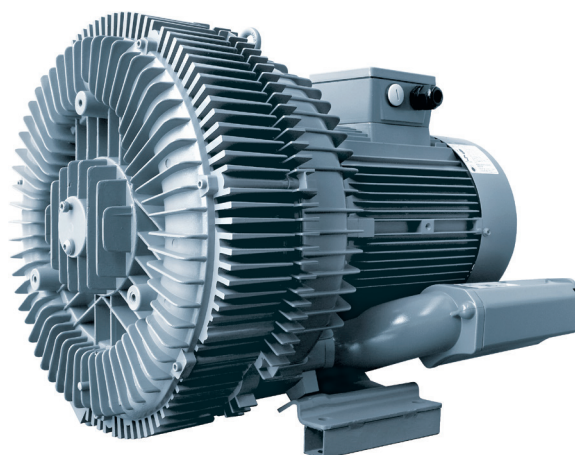

TWO STAGE BLOWER

RT-64063

RT-64086

EXTERNAL DIMENSION DRAWING

Model No.	RT-64063		RT-64086	
Phase	3		3	
Output (Kw)	50Hz	5.5	7.5	
	60Hz	6.3	8.6	
Voltage (V)	50Hz	208-255/360-440	208-255/360-440	
	60Hz	220-265/380-460	220-265/380-460	
Current (Amp)	50Hz	21 / 12	27 / 15.6	
	60Hz	26.5 / 15.3	34 / 19.6	
Vacuum (mbar)	50Hz	200	240	
	60Hz	200	260	
Pressure (mbar)	50Hz	220	270	
	60Hz	220	270	
Air Flow (m ³ /min)	50Hz	7.8	7.8	
	60Hz	9.2	9.2	