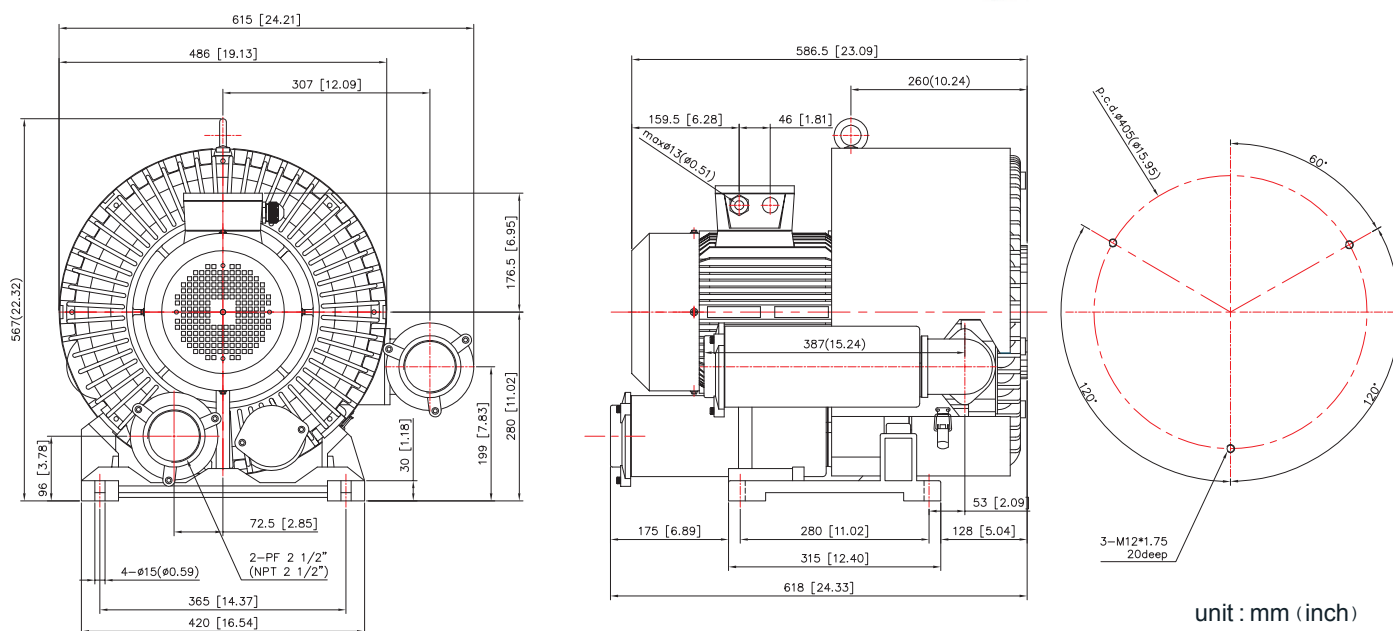

TWO STAGE BLOWER RT-83086

EXTERNAL DIMENSION DRAWING

Model No. 型號	RT-83086	
Phase	3	
Output (Kw)	50Hz	7.5
	60Hz	8.6
Voltage (V)	50Hz	208-255/360-440
	60Hz	220-265/380-460
Current (Amp)	50Hz	27 / 15.6
	60Hz	34 / 19.6
Vacuum (mbar)	50Hz	320
	60Hz	320
Pressure (mbar)	50Hz	320
	60Hz	320
Air Flow (m ³ /min)	50Hz	9.6
	60Hz	10.9