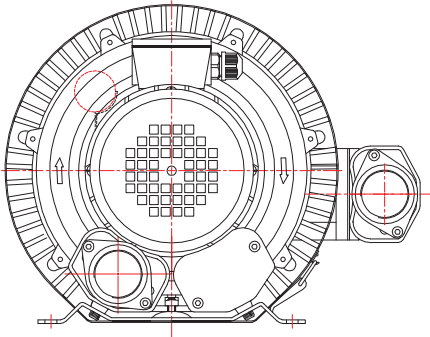

TYPE : **RT1**

- Outlet silencer parallel to side channel blower, discharge port backwards to fan side.