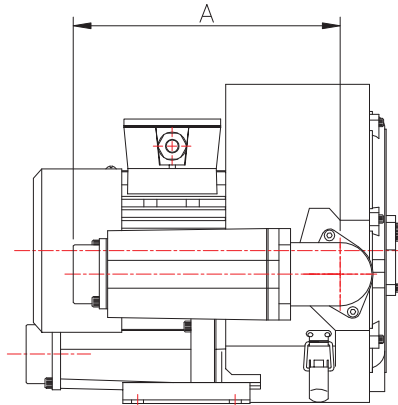

TYPE : **RT1**

- Outlet silencer parallel to side channel blower, discharge port backwards to fan side.