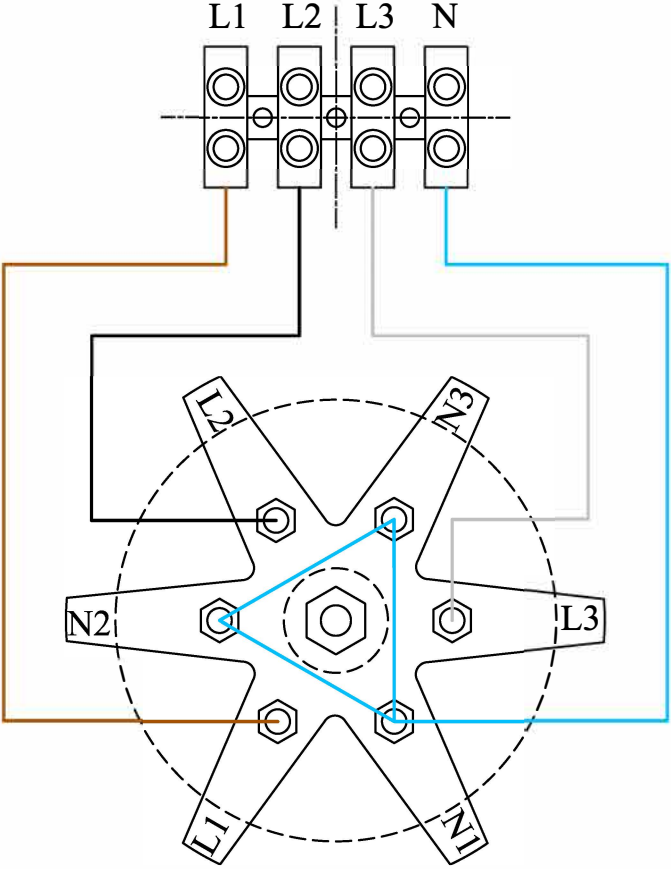

EC3 ELEMENT WIRING OPTIONS

3-PHASE & NEUTRAL (STAR)

3-PHASE (DELTA) 415v

240v OPERATION