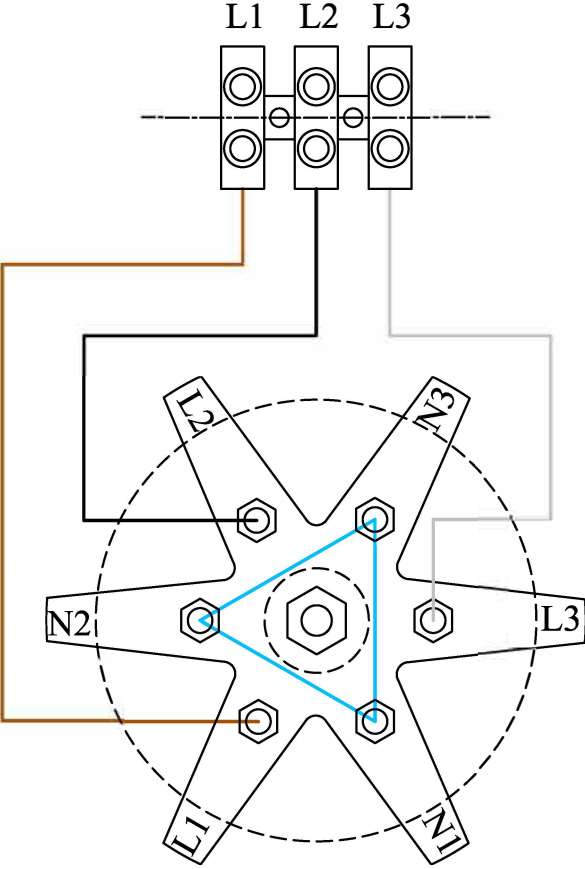

EC3 ELEMENT WIRING OPTIONS

3-PHASE & NEUTRAL (STAR)

3-PHASE (DELTA) 415v

240v OPERATION