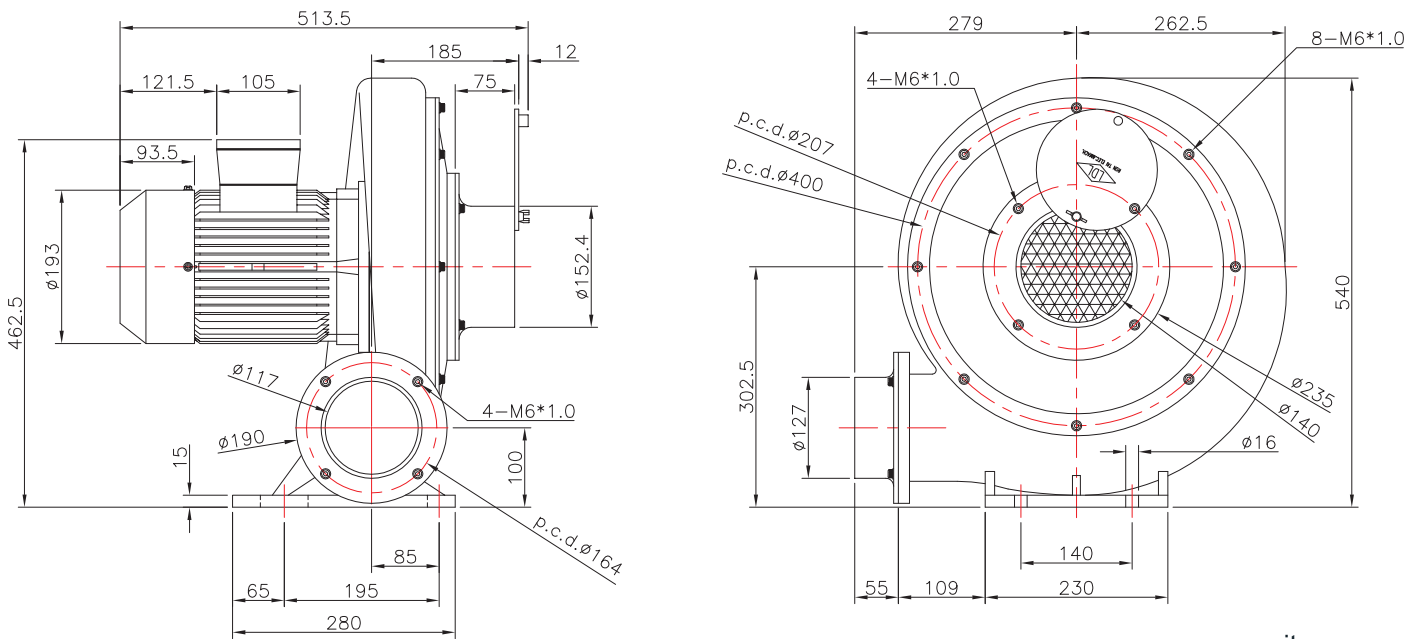

Model No. : <b>TB-2200</b>								
Power	Frequency	Voltage	Amp	Pressure (Max.)	Air flow (Max.)	Outlet	Noise level	Weight
kW	Hz	V	A	mmAq	M <sup>3</sup> /Min	inch	dB	kg
2.2	50 / 60	220 / 380	8.7 / 5.0	285 / 380	33 / 38	5"	77 / 96	60

**EXTERNAL DIMENSION DRAWING**

unit : mm