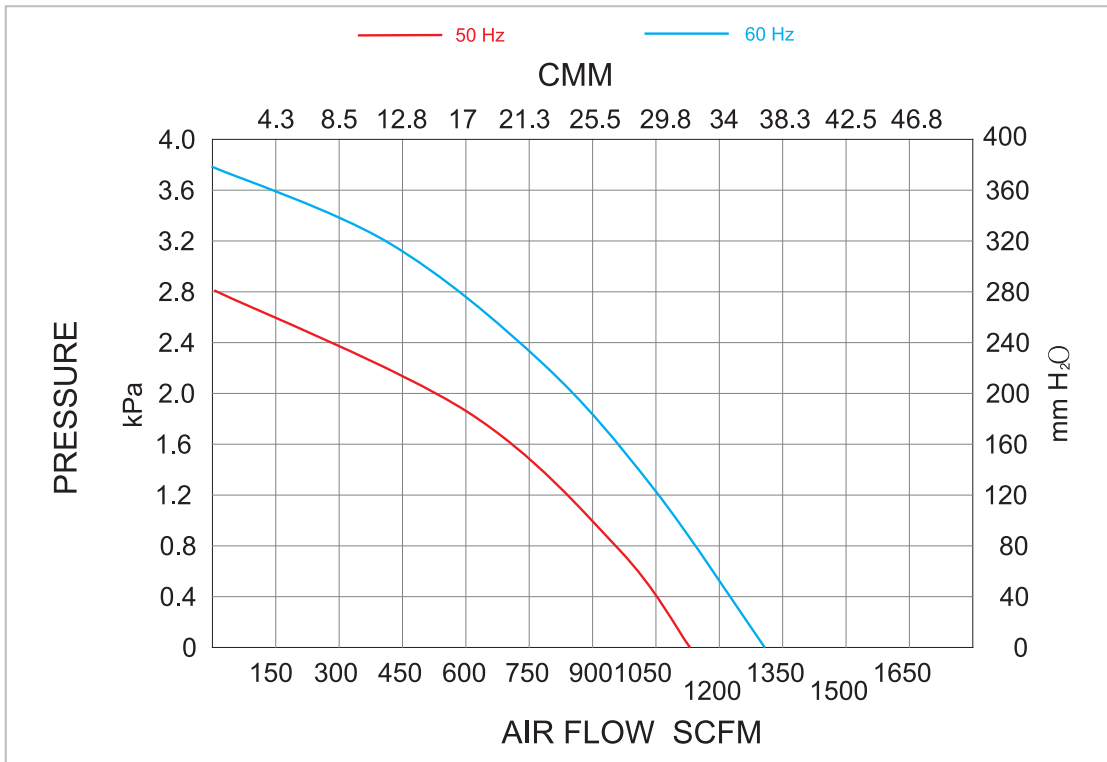

Model No. : <b>TB-2200</b>								
Power	Frequency	Voltage	Amp	Pressure (Max.)	Air flow (Max.)	Outlet	Noise level	Weight
kW	Hz	V	A	mmAq	M <sup>3</sup> /Min	inch	dB	kg
2.2	50 / 60	220 / 380	8.7 / 5.0	285 / 380	33 / 38	5"	77 / 96	60

**EXTERNAL DIMENSION DRAWING**

unit : mm