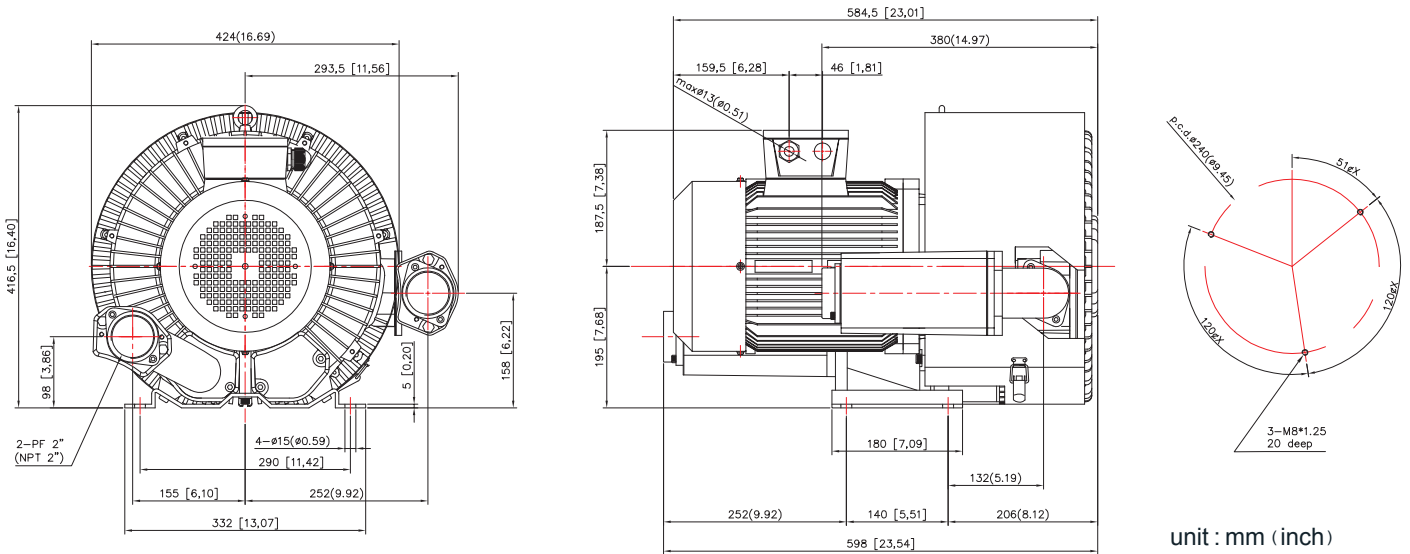

TWO STAGE BLOWER

RT1-63063

RT1-63086

EXTERNAL DIMENSION DRAWING

unit : mm (inch)

Model No.		RT-63063	RT-63086
Phase		3	3
Output (Kw)	50Hz	5.5	7.5
	60Hz	6.3	8.6
Voltage (V)	50Hz	208-255/360-440	208-255/360-440
	60Hz	220-265/380-460	220-265/380-460
Current (Amp)	50Hz	21 / 12	27 / 15.6
	60Hz	26.5 / 15.3	34 / 19.6
Vacuum (mbar)	50Hz	410	420
	60Hz	425	450
Pressure (mbar)	50Hz	515	580
	60Hz	530	675
Air Flow (m ³ /min)	50Hz	5.2	5.2
	60Hz	6.2	6.2