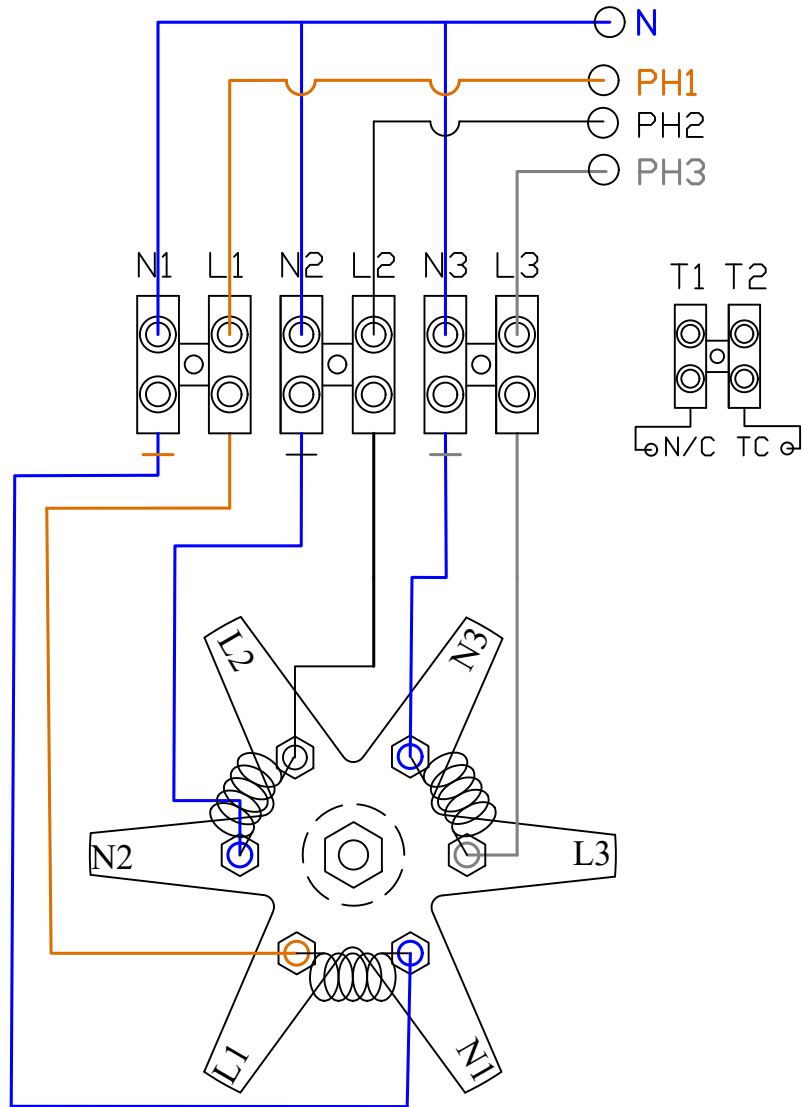

HEA1017 / EC3-122403DSL WIRING CONFIGURATIONS

3-PHASE & NEUTRAL (STAR) 240v

3-PHASE 3 WIRE CONNECTION 415vac